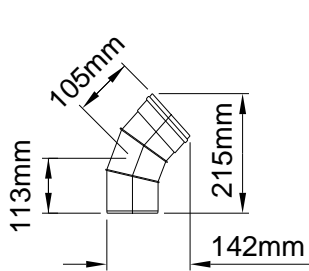

**STAINLESS STEEL FLUE FITTINGS
Ø80, Ø100 & Ø130MM
DIMENSIONAL DATA SHEET**

Ø80mm

Pipe 1m Long
 Part No 80-1000

Pipe 0.5m Long
 Part No 80-500

Pipe 0.25m Long
 Part No 80-250

Elbow 45°
 Part No 80-45

Elbow 90°
 Part No 80-90

Horizontal Concentric Terminal Assembly
 Part No H-80

Vertical Concentric Terminal Assembly
 Part No V-80

Horizontal Flue Terminal Type B
 Part No HC-80

Vertical Flue Terminal
 Part No VC-80

Ø100mm

Ø130mm

Distribuator: **CALOR SRL**
 Str. Progresului nr. 30-40, sector 5, Bucuresti
 tel: 021.411.44.44, fax: 021.411.36.14
www.calorserv.ro - www.calor.ro