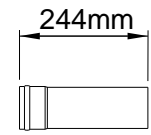

**STAINLESS STEEL FLUE FITTINGS
Ø80, Ø100 & Ø130MM
DIMENSIONAL DATA SHEET**

Ø80mm

Pipe 1m Long
 Part No 80-1000

Pipe 0.5m Long
 Part No 80-500

Pipe 0.25m Long
 Part No 80-250

Elbow 45°
 Part No 80-45

Elbow 90°
 Part No 80-90

Horizontal Concentric Terminal Assembly
 Part No H-80

Vertical Concentric Terminal Assembly
 Part No V-80

Horizontal Flue Terminal Type B
 Part No HC-80

Vertical Flue Terminal
 Part No VC-80

Ø100mm

Ø130mm

Distribuator: **CALOR SRL**
 Str. Progresului nr. 30-40, sector 5, Bucuresti
 tel: 021.411.44.44, fax: 021.411.36.14
www.calorserv.ro - www.calor.ro