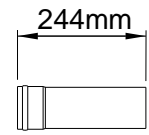

**STAINLESS STEEL FLUE FITTINGS
Ø80, Ø100 & Ø130MM
DIMENSIONAL DATA SHEET**

Ø80mm

Pipe 1m Long
 Part No 80-1000

Pipe 0.5m Long
 Part No 80-500

Pipe 0.25m Long
 Part No 80-250

Elbow 45°
 Part No 80-45

Elbow 90°
 Part No 80-90

Horizontal Concentric Terminal Assembly
 Part No H-80

Vertical Concentric Terminal Assembly
 Part No V-80

Horizontal Flue Terminal Type B
 Part No HC-80

Vertical Flue Terminal
 Part No VC-80

Ø100mm

Ø130mm

Distribuator: **CALOR SRL**
 Str. Progresului nr. 30-40, sector 5, Bucuresti
 tel: 021.411.44.44, fax: 021.411.36.14
www.calorserv.ro - www.calor.ro