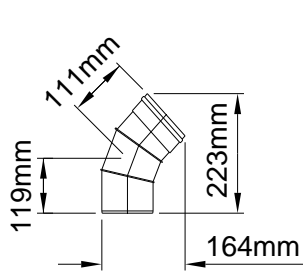

**STAINLESS STEEL FLUE FITTINGS
Ø80, Ø100 & Ø130MM
DIMENSIONAL DATA SHEET**

Ø80mm

Pipe 1m Long
 Part No 80-1000

Pipe 0.5m Long
 Part No 80-500

Pipe 0.25m Long
 Part No 80-250

Elbow 45°
 Part No 80-45

Elbow 90°
 Part No 80-90

Horizontal Concentric Terminal Assembly
 Part No H-80

Vertical Concentric Terminal Assembly
 Part No V-80

Horizontal Flue Terminal Type B
 Part No HC-80

Vertical Flue Terminal
 Part No VC-80

Ø100mm

Ø130mm

Distribuator: **CALOR SRL**
 Str. Progresului nr. 30-40, sector 5, Bucuresti
 tel: 021.411.44.44, fax: 021.411.36.14
www.calorserv.ro - www.calor.ro