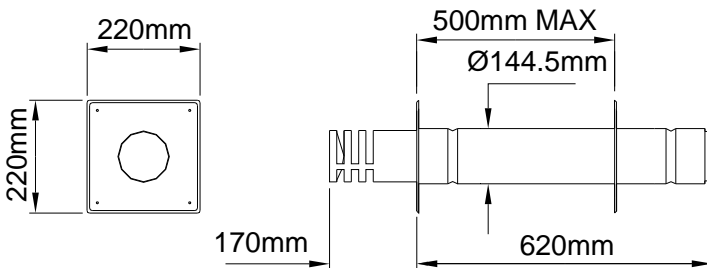

**STAINLESS STEEL FLUE FITTINGS
Ø80, Ø100 & Ø130MM
DIMENSIONAL DATA SHEET**

Ø80mm

Pipe 1m Long
 Part No 80-1000

Pipe 0.5m Long
 Part No 80-500

Pipe 0.25m Long
 Part No 80-250

Elbow 45°
 Part No 80-45

Elbow 90°
 Part No 80-90

Horizontal Concentric Terminal Assembly
 Part No H-80

Vertical Concentric Terminal Assembly
 Part No V-80

Horizontal Flue Terminal Type B
 Part No HC-80

Vertical Flue Terminal
 Part No VC-80

Ø100mm

Ø130mm

Distribuator: **CALOR SRL**
 Str. Progresului nr. 30-40, sector 5, Bucuresti
 tel: 021.411.44.44, fax: 021.411.36.14
www.calorserv.ro - www.calor.ro