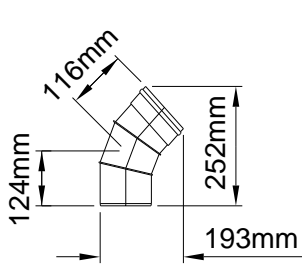

**STAINLESS STEEL FLUE FITTINGS
Ø80, Ø100 & Ø130MM
DIMENSIONAL DATA SHEET**

Ø80mm

Pipe 1m Long
 Part No 80-1000

Pipe 0.5m Long
 Part No 80-500

Pipe 0.25m Long
 Part No 80-250

Elbow 45°
 Part No 80-45

Elbow 90°
 Part No 80-90

Horizontal Concentric Terminal Assembly
 Part No H-80

Vertical Concentric Terminal Assembly
 Part No V-80

Horizontal Flue Terminal Type B
 Part No HC-80

Vertical Flue Terminal
 Part No VC-80

Ø100mm

Ø130mm

Distribuator: **CALOR SRL**
 Str. Progresului nr. 30-40, sector 5, Bucuresti
 tel: 021.411.44.44, fax: 021.411.36.14
www.calorserv.ro - www.calor.ro