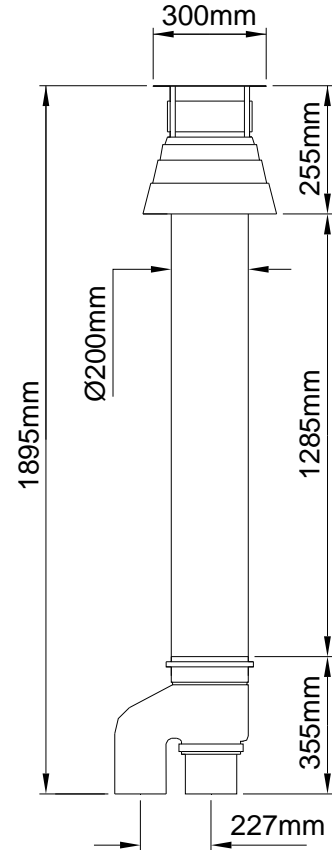

**STAINLESS STEEL FLUE FITTINGS
Ø80, Ø100 & Ø130MM
DIMENSIONAL DATA SHEET**

Ø80mm

Pipe 1m Long
 Part No 80-1000

Pipe 0.5m Long
 Part No 80-500

Pipe 0.25m Long
 Part No 80-250

Elbow 45°
 Part No 80-45

Elbow 90°
 Part No 80-90

Horizontal Concentric Terminal Assembly
 Part No H-80

Vertical Concentric Terminal Assembly
 Part No V-80

Horizontal Flue Terminal Type B
 Part No HC-80

Vertical Flue Terminal
 Part No VC-80

Ø100mm

Ø130mm

Distribuator: **CALOR SRL**
 Str. Progresului nr. 30-40, sector 5, Bucuresti
 tel: 021.411.44.44, fax: 021.411.36.14
www.calorserv.ro - www.calor.ro