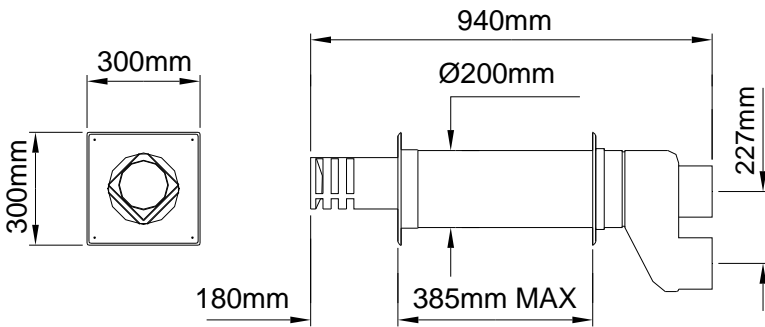

**STAINLESS STEEL FLUE FITTINGS
Ø80, Ø100 & Ø130MM
DIMENSIONAL DATA SHEET**

Ø80mm

Pipe 1m Long
 Part No 80-1000

Pipe 0.5m Long
 Part No 80-500

Pipe 0.25m Long
 Part No 80-250

Elbow 45°
 Part No 80-45

Elbow 90°
 Part No 80-90

Horizontal Concentric Terminal Assembly
 Part No H-80

Vertical Concentric Terminal Assembly
 Part No V-80

Horizontal Flue Terminal Type B
 Part No HC-80

Vertical Flue Terminal
 Part No VC-80

Ø100mm

Ø130mm

Distribuator: **CALOR SRL**
 Str. Progresului nr. 30-40, sector 5, Bucuresti
 tel: 021.411.44.44, fax: 021.411.36.14
www.calorserv.ro - www.calor.ro