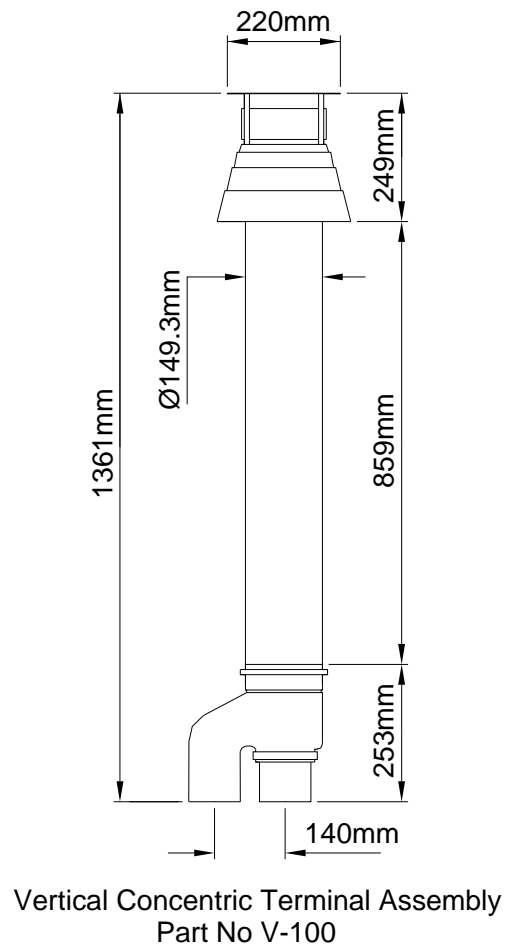

**STAINLESS STEEL FLUE FITTINGS
Ø80, Ø100 & Ø130MM
DIMENSIONAL DATA SHEET**

Ø80mm

Pipe 1m Long
 Part No 80-1000

Pipe 0.5m Long
 Part No 80-500

Pipe 0.25m Long
 Part No 80-250

Elbow 45°
 Part No 80-45

Elbow 90°
 Part No 80-90

Horizontal Concentric Terminal Assembly
 Part No H-80

Vertical Concentric Terminal Assembly
 Part No V-80

Horizontal Flue Terminal Type B
 Part No HC-80

Vertical Flue Terminal
 Part No VC-80

Ø100mm

Ø130mm

Distribuator: **CALOR SRL**
 Str. Progresului nr. 30-40, sector 5, Bucuresti
 tel: 021.411.44.44, fax: 021.411.36.14
www.calorserv.ro - www.calor.ro