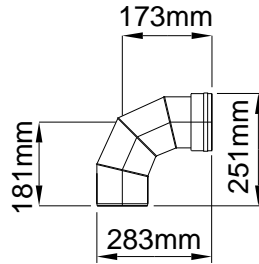

**STAINLESS STEEL FLUE FITTINGS
Ø80, Ø100 & Ø130MM
DIMENSIONAL DATA SHEET**

Ø80mm

Pipe 1m Long
 Part No 80-1000

Pipe 0.5m Long
 Part No 80-500

Pipe 0.25m Long
 Part No 80-250

Elbow 45°
 Part No 80-45

Elbow 90°
 Part No 80-90

Horizontal Concentric Terminal Assembly
 Part No H-80

Vertical Concentric Terminal Assembly
 Part No V-80

Horizontal Flue Terminal Type B
 Part No HC-80

Vertical Flue Terminal
 Part No VC-80

Ø100mm

Ø130mm

Distribuator: **CALOR SRL**
 Str. Progresului nr. 30-40, sector 5, Bucuresti
 tel: 021.411.44.44, fax: 021.411.36.14
www.calorserv.ro - www.calor.ro