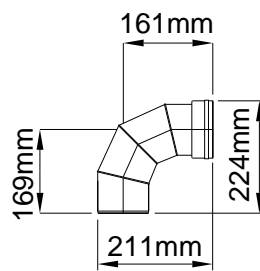

**STAINLESS STEEL FLUE FITTINGS
Ø80, Ø100 & Ø130MM
DIMENSIONAL DATA SHEET**

Ø80mm

Pipe 1m Long
 Part No 80-1000

Pipe 0.5m Long
 Part No 80-500

Pipe 0.25m Long
 Part No 80-250

Elbow 45°
 Part No 80-45

Elbow 90°
 Part No 80-90

Horizontal Concentric Terminal Assembly
 Part No H-80

Vertical Concentric Terminal Assembly
 Part No V-80

Horizontal Flue Terminal Type B
 Part No HC-80

Vertical Flue Terminal
 Part No VC-80

Ø100mm

Ø130mm

Distribuator: **CALOR SRL**
 Str. Progresului nr. 30-40, sector 5, Bucuresti
 tel: 021.411.44.44, fax: 021.411.36.14
www.calorserv.ro - www.calor.ro