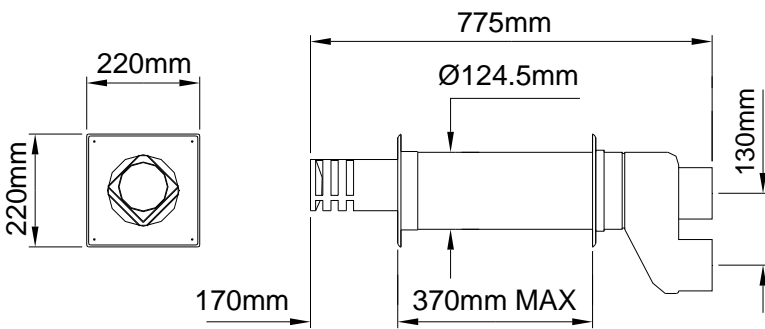

**STAINLESS STEEL FLUE FITTINGS
Ø80, Ø100 & Ø130MM
DIMENSIONAL DATA SHEET**

Ø80mm

Pipe 1m Long
 Part No 80-1000

Pipe 0.5m Long
 Part No 80-500

Pipe 0.25m Long
 Part No 80-250

Elbow 45°
 Part No 80-45

Elbow 90°
 Part No 80-90

Horizontal Concentric Terminal Assembly
 Part No H-80

Vertical Concentric Terminal Assembly
 Part No V-80

Horizontal Flue Terminal Type B
 Part No HC-80

Vertical Flue Terminal
 Part No VC-80

Ø100mm

Ø130mm

Distribuator: **CALOR SRL**
 Str. Progresului nr. 30-40, sector 5, Bucuresti
 tel: 021.411.44.44, fax: 021.411.36.14
www.calorserv.ro - www.calor.ro