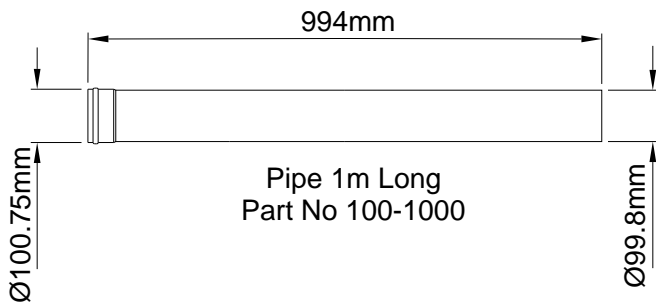

**STAINLESS STEEL FLUE FITTINGS
Ø80, Ø100 & Ø130MM
DIMENSIONAL DATA SHEET**

Ø80mm

Pipe 1m Long
 Part No 80-1000

Pipe 0.5m Long
 Part No 80-500

Pipe 0.25m Long
 Part No 80-250

Elbow 45°
 Part No 80-45

Elbow 90°
 Part No 80-90

Horizontal Concentric Terminal Assembly
 Part No H-80

Vertical Concentric Terminal Assembly
 Part No V-80

Horizontal Flue Terminal Type B
 Part No HC-80

Vertical Flue Terminal
 Part No VC-80

Ø100mm

Ø130mm

Distribuator: **CALOR SRL**
 Str. Progresului nr. 30-40, sector 5, Bucuresti
 tel: 021.411.44.44, fax: 021.411.36.14
www.calorserv.ro - www.calor.ro