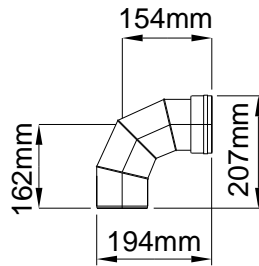

**STAINLESS STEEL FLUE FITTINGS
Ø80, Ø100 & Ø130MM
DIMENSIONAL DATA SHEET**

Ø80mm

Pipe 1m Long
 Part No 80-1000

Pipe 0.5m Long
 Part No 80-500

Pipe 0.25m Long
 Part No 80-250

Elbow 45°
 Part No 80-45

Elbow 90°
 Part No 80-90

Horizontal Concentric Terminal Assembly
 Part No H-80

Vertical Concentric Terminal Assembly
 Part No V-80

Horizontal Flue Terminal Type B
 Part No HC-80

Vertical Flue Terminal
 Part No VC-80

Ø100mm

Ø130mm

Distribuator: **CALOR SRL**
 Str. Progresului nr. 30-40, sector 5, Bucuresti
 tel: 021.411.44.44, fax: 021.411.36.14
www.calorserv.ro - www.calor.ro