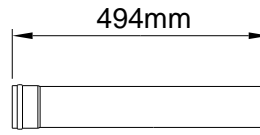

**STAINLESS STEEL FLUE FITTINGS
Ø80, Ø100 & Ø130MM
DIMENSIONAL DATA SHEET**

Ø80mm

Pipe 1m Long
 Part No 80-1000

Pipe 0.5m Long
 Part No 80-500

Pipe 0.25m Long
 Part No 80-250

Elbow 45°
 Part No 80-45

Elbow 90°
 Part No 80-90

Horizontal Concentric Terminal Assembly
 Part No H-80

Vertical Concentric Terminal Assembly
 Part No V-80

Horizontal Flue Terminal Type B
 Part No HC-80

Vertical Flue Terminal
 Part No VC-80

Ø100mm

Ø130mm

Distribuator: **CALOR SRL**
 Str. Progresului nr. 30-40, sector 5, Bucuresti
 tel: 021.411.44.44, fax: 021.411.36.14
www.calorserv.ro - www.calor.ro