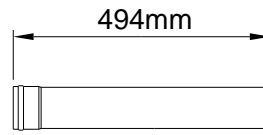

**STAINLESS STEEL FLUE FITTINGS
Ø80, Ø100 & Ø130MM
DIMENSIONAL DATA SHEET**

Ø80mm

Pipe 1m Long
 Part No 80-1000

Pipe 0.5m Long
 Part No 80-500

Pipe 0.25m Long
 Part No 80-250

Elbow 45°
 Part No 80-45

Elbow 90°
 Part No 80-90

Horizontal Concentric Terminal Assembly
 Part No H-80

Vertical Concentric Terminal Assembly
 Part No V-80

Horizontal Flue Terminal Type B
 Part No HC-80

Vertical Flue Terminal
 Part No VC-80

Ø100mm

Ø130mm

Distribuator: **CALOR SRL**
 Str. Progresului nr. 30-40, sector 5, Bucuresti
 tel: 021.411.44.44, fax: 021.411.36.14
www.calorserv.ro - www.calor.ro