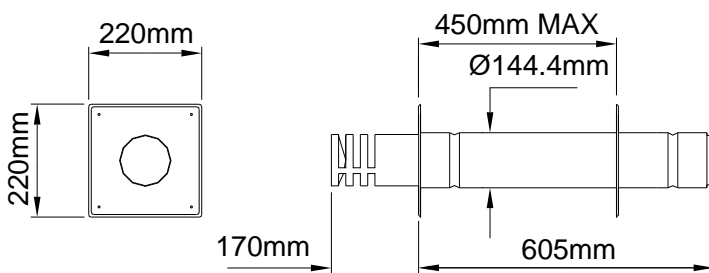

**STAINLESS STEEL FLUE FITTINGS
Ø80, Ø100 & Ø130MM
DIMENSIONAL DATA SHEET**

Ø80mm

Pipe 1m Long
 Part No 80-1000

Pipe 0.5m Long
 Part No 80-500

Pipe 0.25m Long
 Part No 80-250

Elbow 45°
 Part No 80-45

Elbow 90°
 Part No 80-90

Horizontal Concentric Terminal Assembly
 Part No H-80

Vertical Concentric Terminal Assembly
 Part No V-80

Horizontal Flue Terminal Type B
 Part No HC-80

Vertical Flue Terminal
 Part No VC-80

Ø100mm

Ø130mm

Distribuator: **CALOR SRL**
 Str. Progresului nr. 30-40, sector 5, Bucuresti
 tel: 021.411.44.44, fax: 021.411.36.14
www.calorserv.ro - www.calor.ro