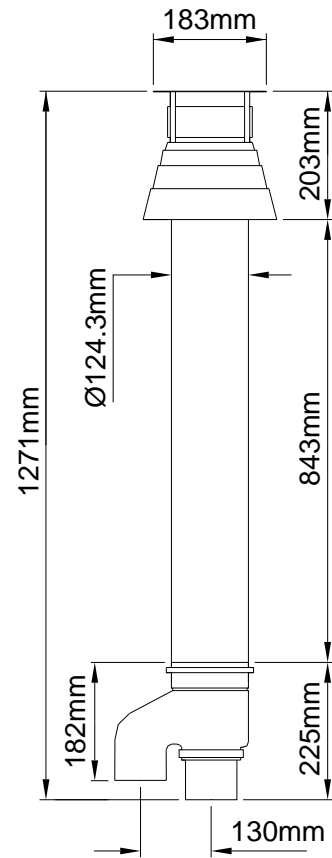

**STAINLESS STEEL FLUE FITTINGS
Ø80, Ø100 & Ø130MM
DIMENSIONAL DATA SHEET**

Ø80mm

Pipe 1m Long
 Part No 80-1000

Pipe 0.5m Long
 Part No 80-500

Pipe 0.25m Long
 Part No 80-250

Elbow 45°
 Part No 80-45

Elbow 90°
 Part No 80-90

Horizontal Concentric Terminal Assembly
 Part No H-80

Vertical Concentric Terminal Assembly
 Part No V-80

Horizontal Flue Terminal Type B
 Part No HC-80

Vertical Flue Terminal
 Part No VC-80

Ø100mm

Ø130mm

Distribuator: **CALOR SRL**
 Str. Progresului nr. 30-40, sector 5, Bucuresti
 tel: 021.411.44.44, fax: 021.411.36.14
www.calorserv.ro - www.calor.ro