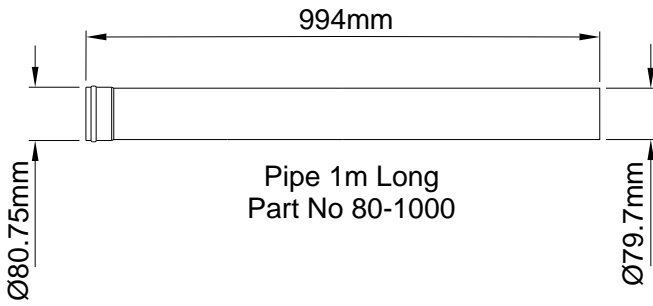

**STAINLESS STEEL FLUE FITTINGS
Ø80, Ø100 & Ø130MM
DIMENSIONAL DATA SHEET**

Ø80mm

Pipe 1m Long
 Part No 80-1000

Pipe 0.5m Long
 Part No 80-500

Pipe 0.25m Long
 Part No 80-250

Elbow 45°
 Part No 80-45

Elbow 90°
 Part No 80-90

Horizontal Concentric Terminal Assembly
 Part No H-80

Vertical Concentric Terminal Assembly
 Part No V-80

Horizontal Flue Terminal Type B
 Part No HC-80

Vertical Flue Terminal
 Part No VC-80

Ø100mm

Ø130mm

Distribuator: **CALOR SRL**
 Str. Progresului nr. 30-40, sector 5, Bucuresti
 tel: 021.411.44.44, fax: 021.411.36.14
www.calorserv.ro - www.calor.ro