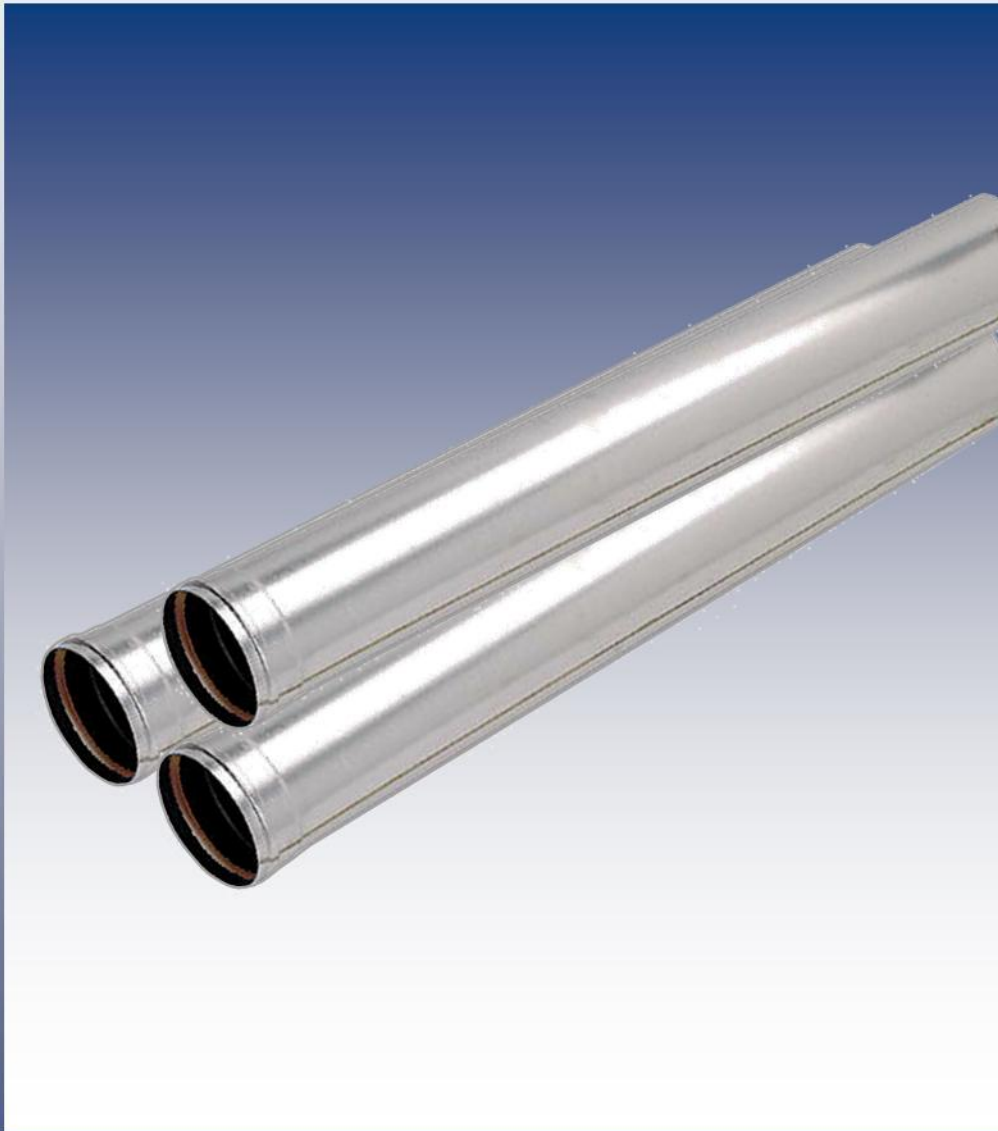

**STAINLESS STEEL FLUE FITTINGS
Ø80, Ø100 & Ø130MM
DIMENSIONAL DATA SHEET**

Ø80mm

Pipe 1m Long
 Part No 80-1000

Pipe 0.5m Long
 Part No 80-500

Pipe 0.25m Long
 Part No 80-250

Elbow 45°
 Part No 80-45

Elbow 90°
 Part No 80-90

Horizontal Concentric Terminal Assembly
 Part No H-80

Vertical Concentric Terminal Assembly
 Part No V-80

Horizontal Flue Terminal Type B
 Part No HC-80

Vertical Flue Terminal
 Part No VC-80

Ø100mm

Ø130mm

Distribuator: **CALOR SRL**
 Str. Progresului nr. 30-40, sector 5, Bucuresti
 tel: 021.411.44.44, fax: 021.411.36.14
www.calorserv.ro - www.calor.ro