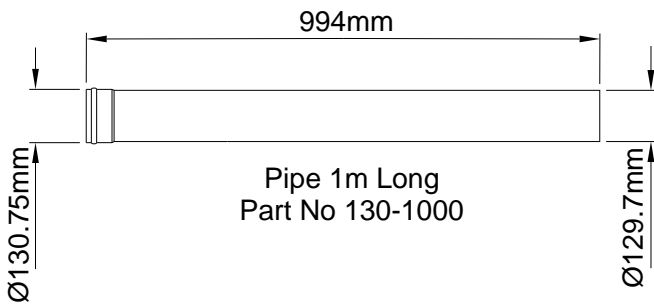

**STAINLESS STEEL FLUE FITTINGS
Ø80, Ø100 & Ø130MM
DIMENSIONAL DATA SHEET**

Ø80mm

Pipe 1m Long
 Part No 80-1000

Pipe 0.5m Long
 Part No 80-500

Pipe 0.25m Long
 Part No 80-250

Elbow 45°
 Part No 80-45

Elbow 90°
 Part No 80-90

Horizontal Concentric Terminal Assembly
 Part No H-80

Vertical Concentric Terminal Assembly
 Part No V-80

Horizontal Flue Terminal Type B
 Part No HC-80

Vertical Flue Terminal
 Part No VC-80

Ø100mm

Ø130mm

Distribuator: **CALOR SRL**
 Str. Progresului nr. 30-40, sector 5, Bucuresti
 tel: 021.411.44.44, fax: 021.411.36.14
www.calorserv.ro - www.calor.ro