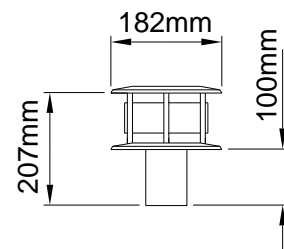

**STAINLESS STEEL FLUE FITTINGS
Ø80, Ø100 & Ø130MM
DIMENSIONAL DATA SHEET**

Ø80mm

Pipe 1m Long
 Part No 80-1000

Pipe 0.5m Long
 Part No 80-500

Pipe 0.25m Long
 Part No 80-250

Elbow 45°
 Part No 80-45

Elbow 90°
 Part No 80-90

Horizontal Concentric Terminal Assembly
 Part No H-80

Vertical Concentric Terminal Assembly
 Part No V-80

Horizontal Flue Terminal Type B
 Part No HC-80

Vertical Flue Terminal
 Part No VC-80

Ø100mm

Ø130mm

Distribuator: **CALOR SRL**
 Str. Progresului nr. 30-40, sector 5, Bucuresti
 tel: 021.411.44.44, fax: 021.411.36.14
www.calorserv.ro - www.calor.ro