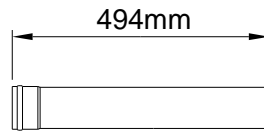

**STAINLESS STEEL FLUE FITTINGS
Ø80, Ø100 & Ø130MM
DIMENSIONAL DATA SHEET**

Ø80mm

Pipe 1m Long
 Part No 80-1000

Pipe 0.5m Long
 Part No 80-500

Pipe 0.25m Long
 Part No 80-250

Elbow 45°
 Part No 80-45

Elbow 90°
 Part No 80-90

Horizontal Concentric Terminal Assembly
 Part No H-80

Vertical Concentric Terminal Assembly
 Part No V-80

Horizontal Flue Terminal Type B
 Part No HC-80

Vertical Flue Terminal
 Part No VC-80

Ø100mm

Ø130mm

Distribuator: **CALOR SRL**
 Str. Progresului nr. 30-40, sector 5, Bucuresti
 tel: 021.411.44.44, fax: 021.411.36.14
www.calorserv.ro - www.calor.ro