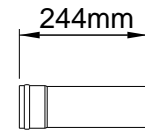

**STAINLESS STEEL FLUE FITTINGS
Ø80, Ø100 & Ø130MM
DIMENSIONAL DATA SHEET**

Ø80mm

Pipe 1m Long
 Part No 80-1000

Pipe 0.5m Long
 Part No 80-500

Pipe 0.25m Long
 Part No 80-250

Elbow 45°
 Part No 80-45

Elbow 90°
 Part No 80-90

Horizontal Concentric Terminal Assembly
 Part No H-80

Vertical Concentric Terminal Assembly
 Part No V-80

Horizontal Flue Terminal Type B
 Part No HC-80

Vertical Flue Terminal
 Part No VC-80

Ø100mm

Ø130mm

Distribuator: **CALOR SRL**
 Str. Progresului nr. 30-40, sector 5, Bucuresti
 tel: 021.411.44.44, fax: 021.411.36.14
www.calorserv.ro - www.calor.ro