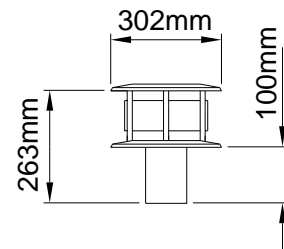

**STAINLESS STEEL FLUE FITTINGS
Ø80, Ø100 & Ø130MM
DIMENSIONAL DATA SHEET**

Ø80mm

Pipe 1m Long
 Part No 80-1000

Pipe 0.5m Long
 Part No 80-500

Pipe 0.25m Long
 Part No 80-250

Elbow 45°
 Part No 80-45

Elbow 90°
 Part No 80-90

Horizontal Concentric Terminal Assembly
 Part No H-80

Vertical Concentric Terminal Assembly
 Part No V-80

Horizontal Flue Terminal Type B
 Part No HC-80

Vertical Flue Terminal
 Part No VC-80

Ø100mm

Ø130mm

Distribuator: **CALOR SRL**
 Str. Progresului nr. 30-40, sector 5, Bucuresti
 tel: 021.411.44.44, fax: 021.411.36.14
www.calorserv.ro - www.calor.ro