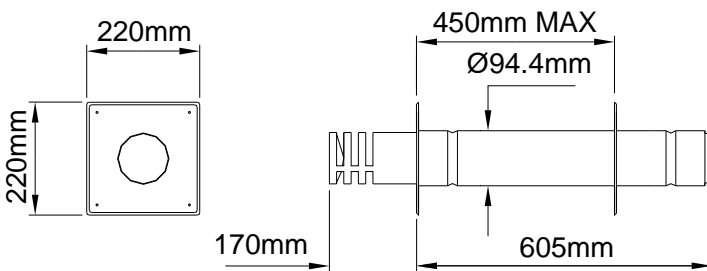

**STAINLESS STEEL FLUE FITTINGS
Ø80, Ø100 & Ø130MM
DIMENSIONAL DATA SHEET**

Ø80mm

Pipe 1m Long
 Part No 80-1000

Pipe 0.5m Long
 Part No 80-500

Pipe 0.25m Long
 Part No 80-250

Elbow 45°
 Part No 80-45

Elbow 90°
 Part No 80-90

Horizontal Concentric Terminal Assembly
 Part No H-80

Vertical Concentric Terminal Assembly
 Part No V-80

Horizontal Flue Terminal Type B
 Part No HC-80

Vertical Flue Terminal
 Part No VC-80

Ø100mm

Ø130mm

Distribuator: **CALOR SRL**
 Str. Progresului nr. 30-40, sector 5, Bucuresti
 tel: 021.411.44.44, fax: 021.411.36.14
www.calorserv.ro - www.calor.ro