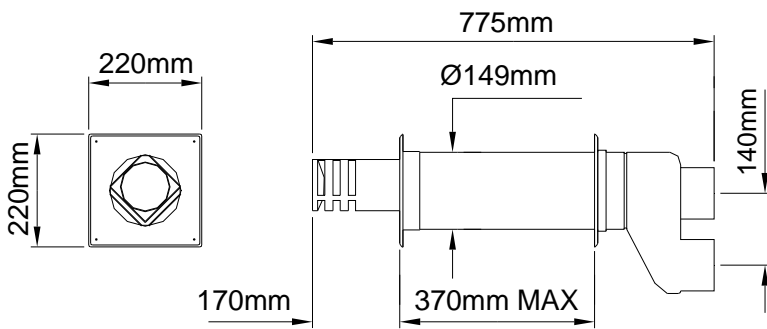

**STAINLESS STEEL FLUE FITTINGS
Ø80, Ø100 & Ø130MM
DIMENSIONAL DATA SHEET**

Ø80mm

Pipe 1m Long
 Part No 80-1000

Pipe 0.5m Long
 Part No 80-500

Pipe 0.25m Long
 Part No 80-250

Elbow 45°
 Part No 80-45

Elbow 90°
 Part No 80-90

Horizontal Concentric Terminal Assembly
 Part No H-80

Vertical Concentric Terminal Assembly
 Part No V-80

Horizontal Flue Terminal Type B
 Part No HC-80

Vertical Flue Terminal
 Part No VC-80

Ø100mm

Ø130mm

Distribuator: **CALOR SRL**
 Str. Progresului nr. 30-40, sector 5, Bucuresti
 tel: 021.411.44.44, fax: 021.411.36.14
www.calorserv.ro - www.calor.ro