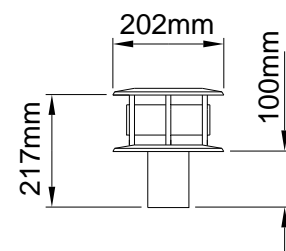

**STAINLESS STEEL FLUE FITTINGS
Ø80, Ø100 & Ø130MM
DIMENSIONAL DATA SHEET**

Ø80mm

Pipe 1m Long
 Part No 80-1000

Pipe 0.5m Long
 Part No 80-500

Pipe 0.25m Long
 Part No 80-250

Elbow 45°
 Part No 80-45

Elbow 90°
 Part No 80-90

Horizontal Concentric Terminal Assembly
 Part No H-80

Vertical Concentric Terminal Assembly
 Part No V-80

Horizontal Flue Terminal Type B
 Part No HC-80

Vertical Flue Terminal
 Part No VC-80

Ø100mm

Ø130mm

Distribuator: **CALOR SRL**
 Str. Progresului nr. 30-40, sector 5, Bucuresti
 tel: 021.411.44.44, fax: 021.411.36.14
www.calorserv.ro - www.calor.ro